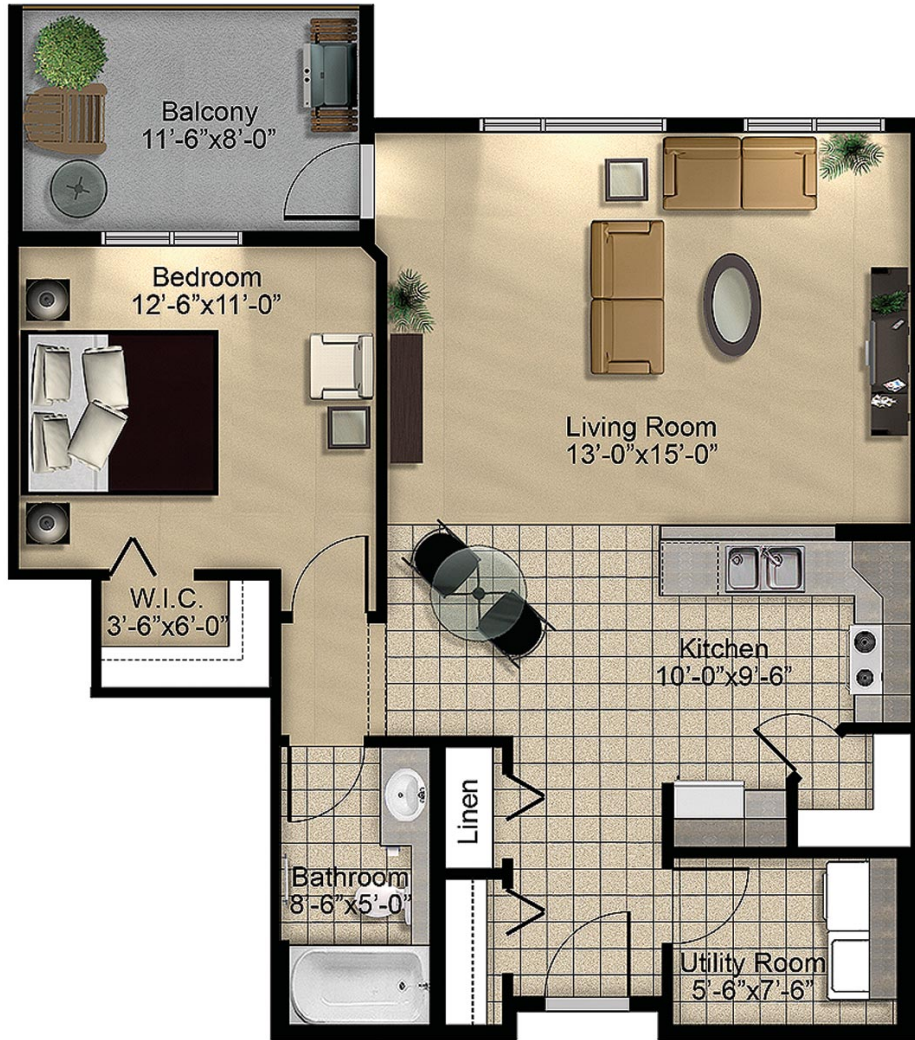

# Belvedere

870 Sq.Ft.

[www.sierras.ca](http://www.sierras.ca)

**MEDICAN ADULT COMMUNITIES**

THE DEVELOPER RESERVES THE RIGHT TO MAKE MODIFICATIONS AND CHANGES. ALL SIZES AND DIMENSIONS ARE APPROXIMATE.