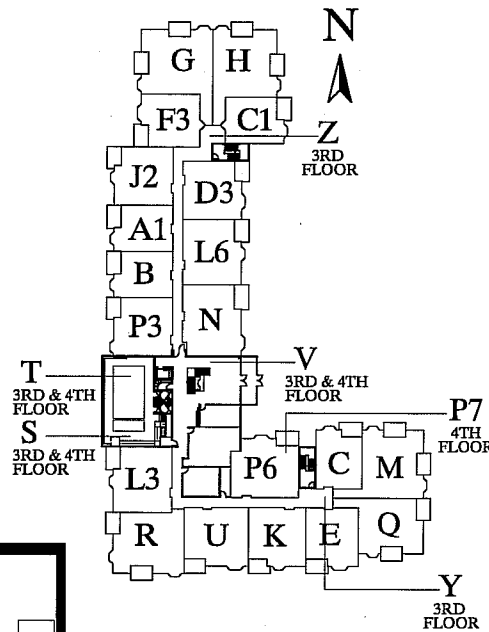

HERITAGE VILLAGE

MONTREY (M)
 AREA = 1332 SQ. FT.

ALVIN
 REINHARD
 FRITZ
 ARCHITECT INC.

K:\00029TRD\2TRDD
 SUITES\TRDD1332.DWG
 01/11/05 0950
 SCALE 1/8"=1'-0"
 XREF: MED25YRS/TUCLOGO/
 KEY7/TRD1332/KEYPLAN1