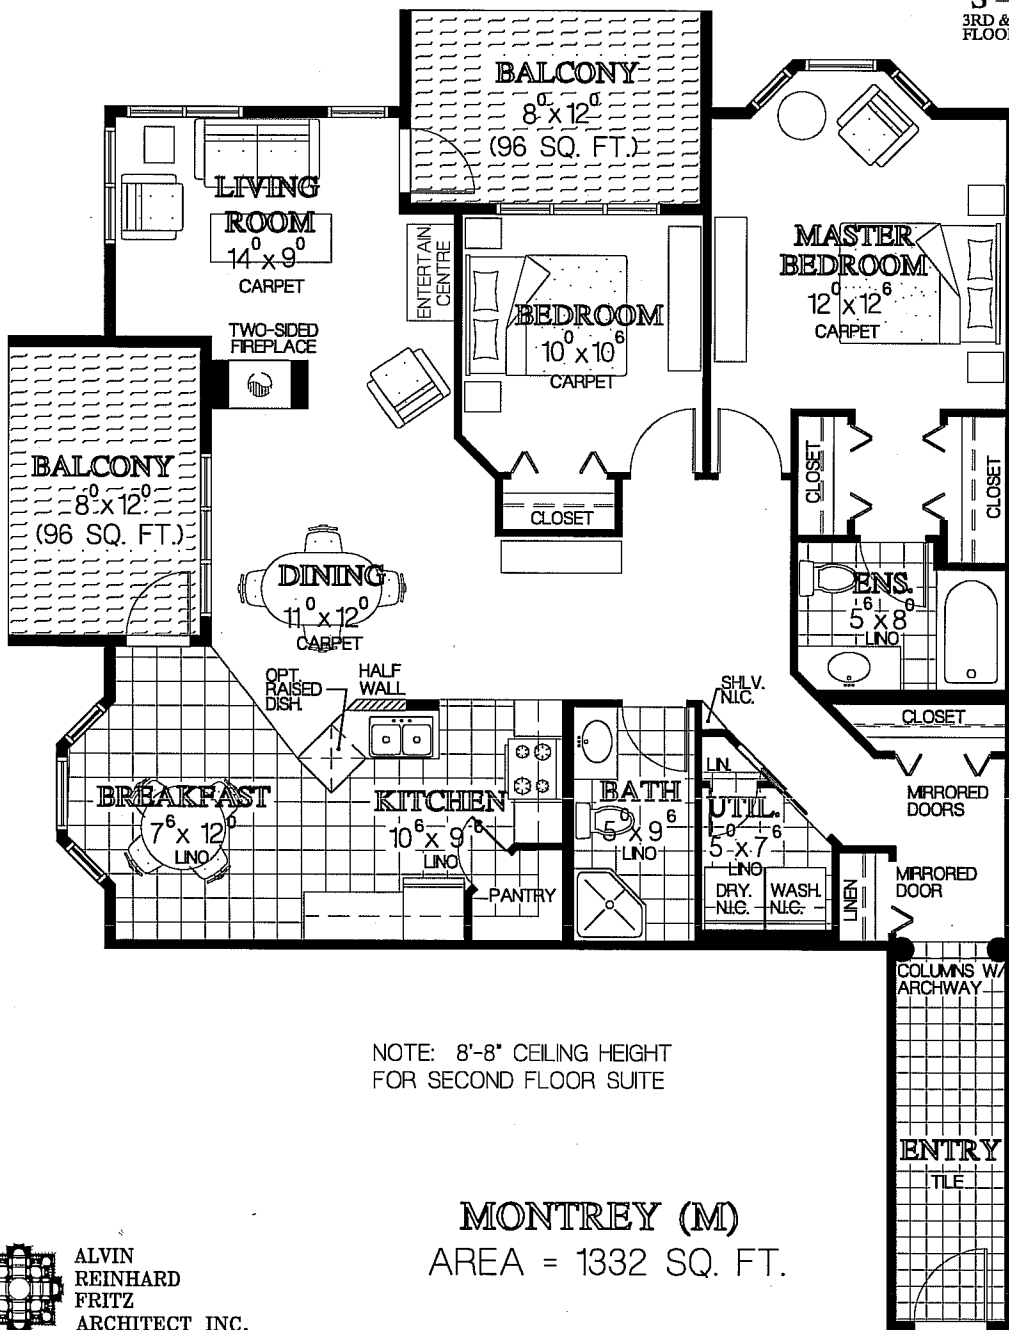

HERITAGE VILLAGE

MONTREY (M)
 AREA = 1332 SQ. FT.

ALVIN
 REINHARD
 FRITZ
 ARCHITECT INC.

K:\00029TRD\2TRDD
 SUITES\TRDD1332.DWG
 01/11/05 0950
 SCALE 1/8"=1'-0"
 XREF: MED25YRS/TUCLOGO/
 KEY7/TRD1332/KEYPLAN1

"MEDICAN ADULT COMMUNITIES"

THE DEVELOPER RESERVES THE RIGHT TO MAKE MODIFICATIONS
 AND CHANGES. ALL SIZES AND DIMENSIONS ARE APPROXIMATE.